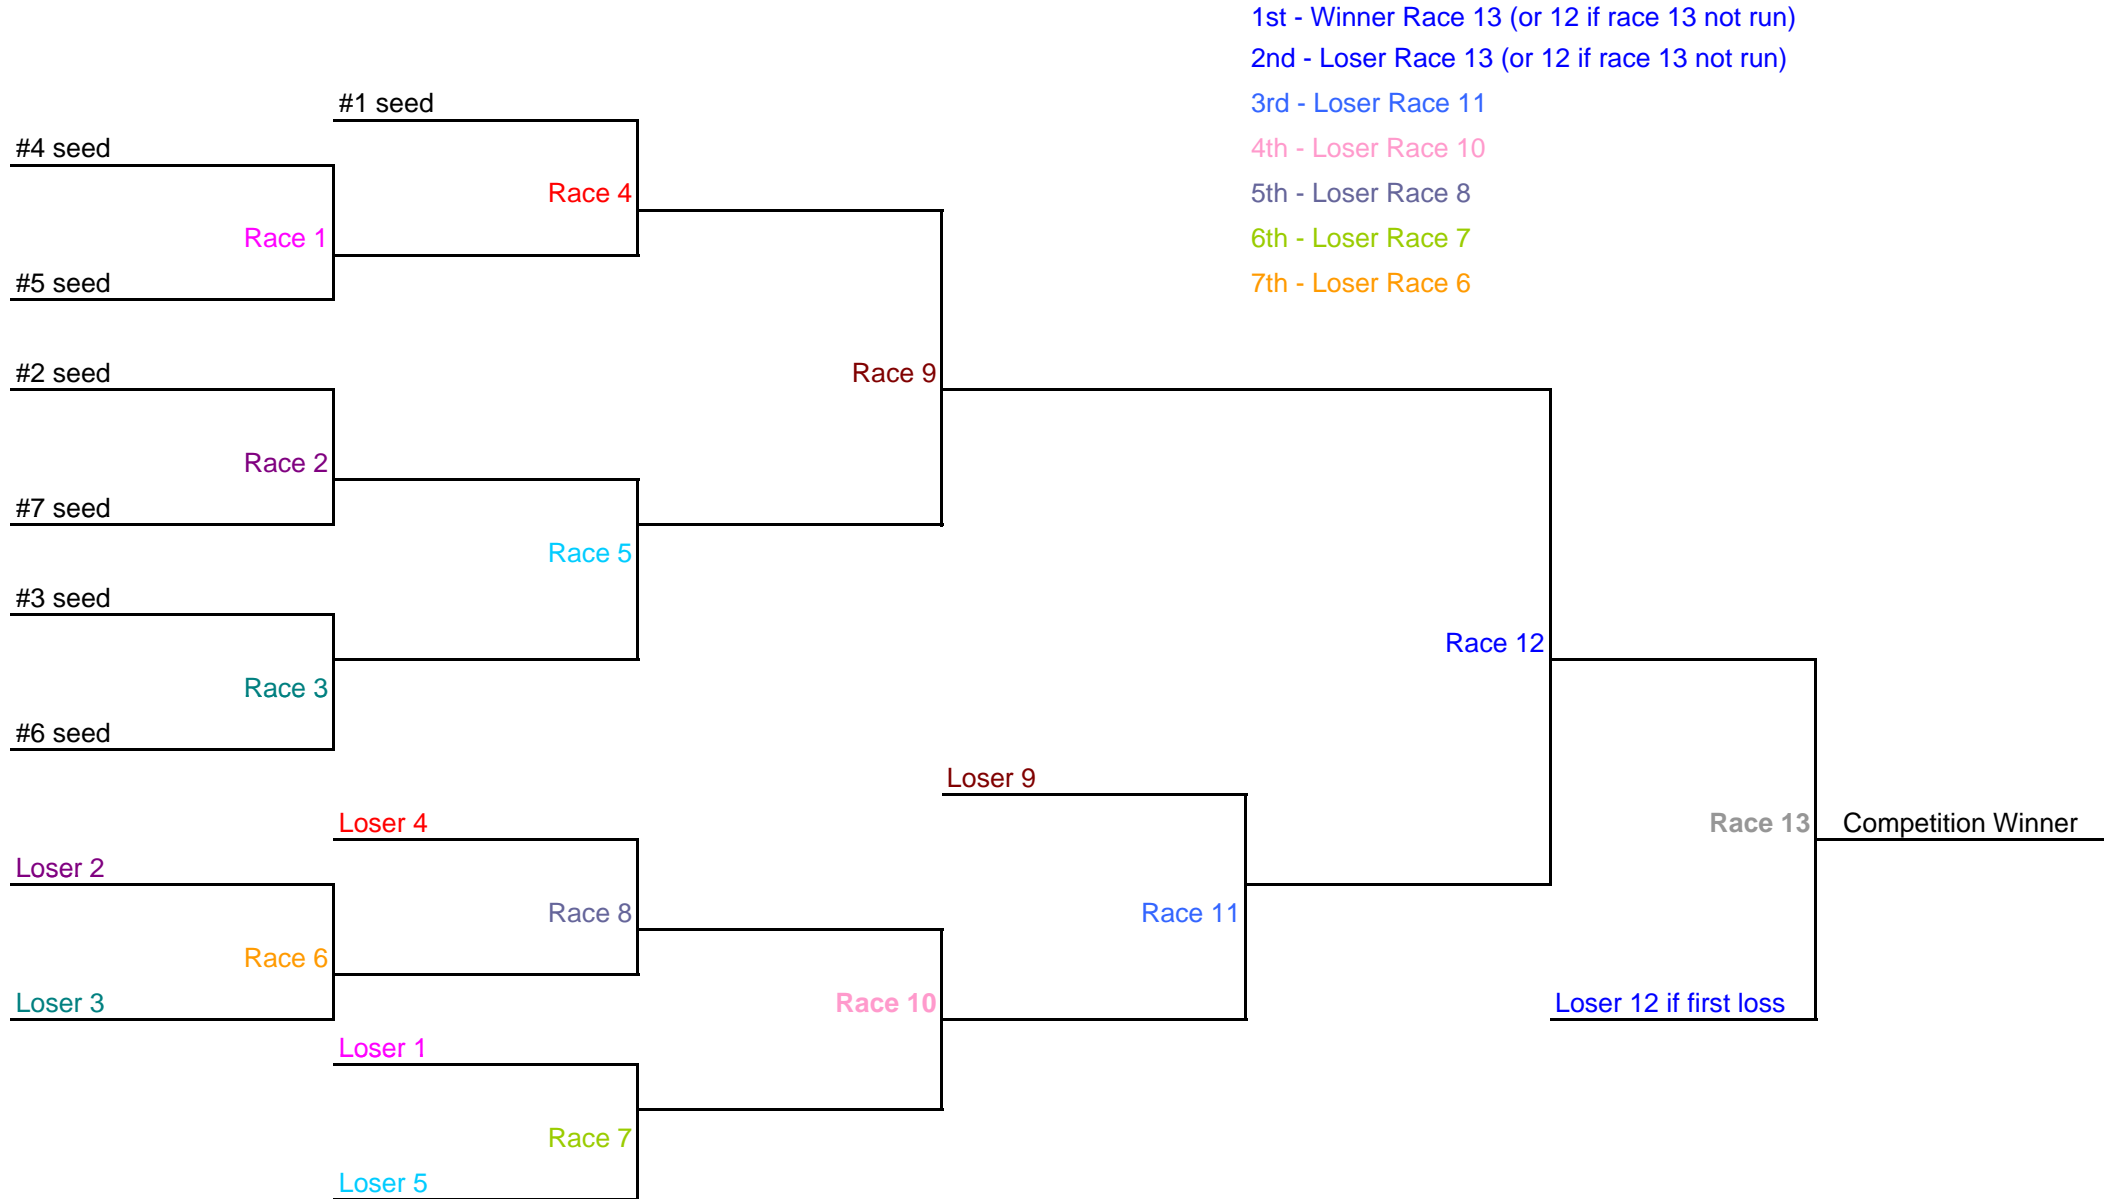

7 TEAM DOUBLE ELIMINATION

Allow 1 Hour and 45 Minutes for Racing

1st - Winner Race 13 (or 12 if race 13 not run)

2nd - Loser Race 13 (or 12 if race 13 not run)

3rd - Loser Race 11

4th - Loser Race 10

5th - Loser Race 8

6th - Loser Race 7

7th - Loser Race 6