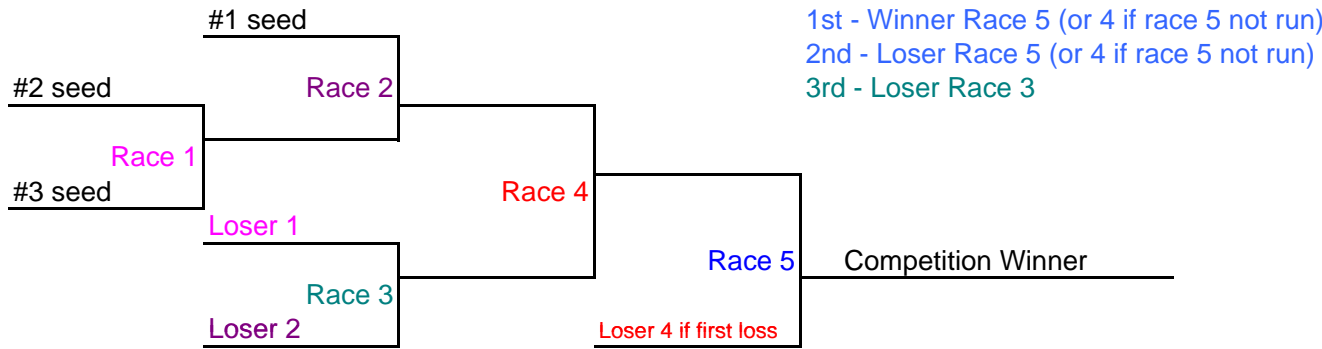

### 3 TEAM DOUBLE ELIMINATION

Allow 40 Minutes for Racing

### 4 TEAM DOUBLE ELIMINATION

Allow 50 Minutes for Racing