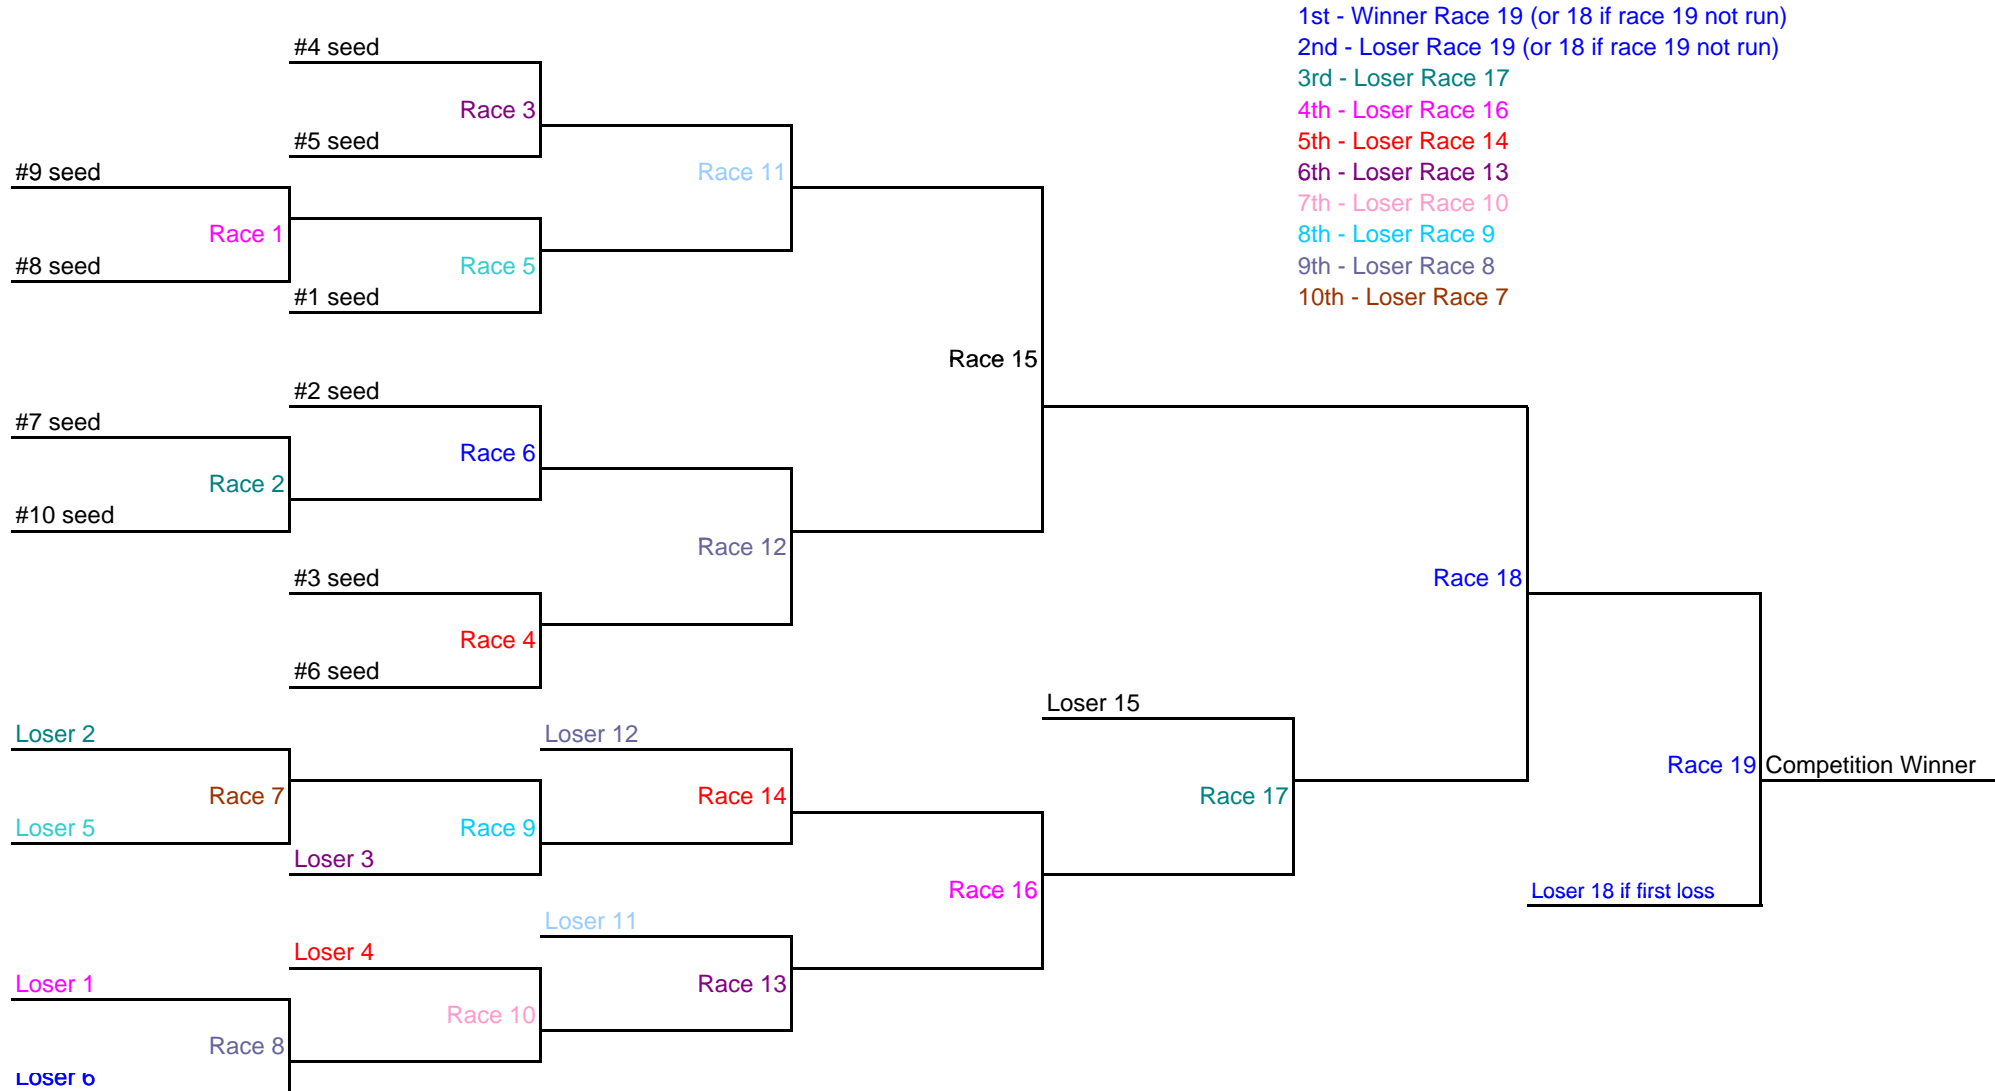

10 TEAM DOUBLE ELIMINATION

Allow 2 Hours and 40 Minutes for Racing

- 1st - Winner Race 19 (or 18 if race 19 not run)
- 2nd - Loser Race 19 (or 18 if race 19 not run)
- 3rd - Loser Race 17
- 4th - Loser Race 16
- 5th - Loser Race 14
- 6th - Loser Race 13
- 7th - Loser Race 10
- 8th - Loser Race 9
- 9th - Loser Race 8
- 10th - Loser Race 7