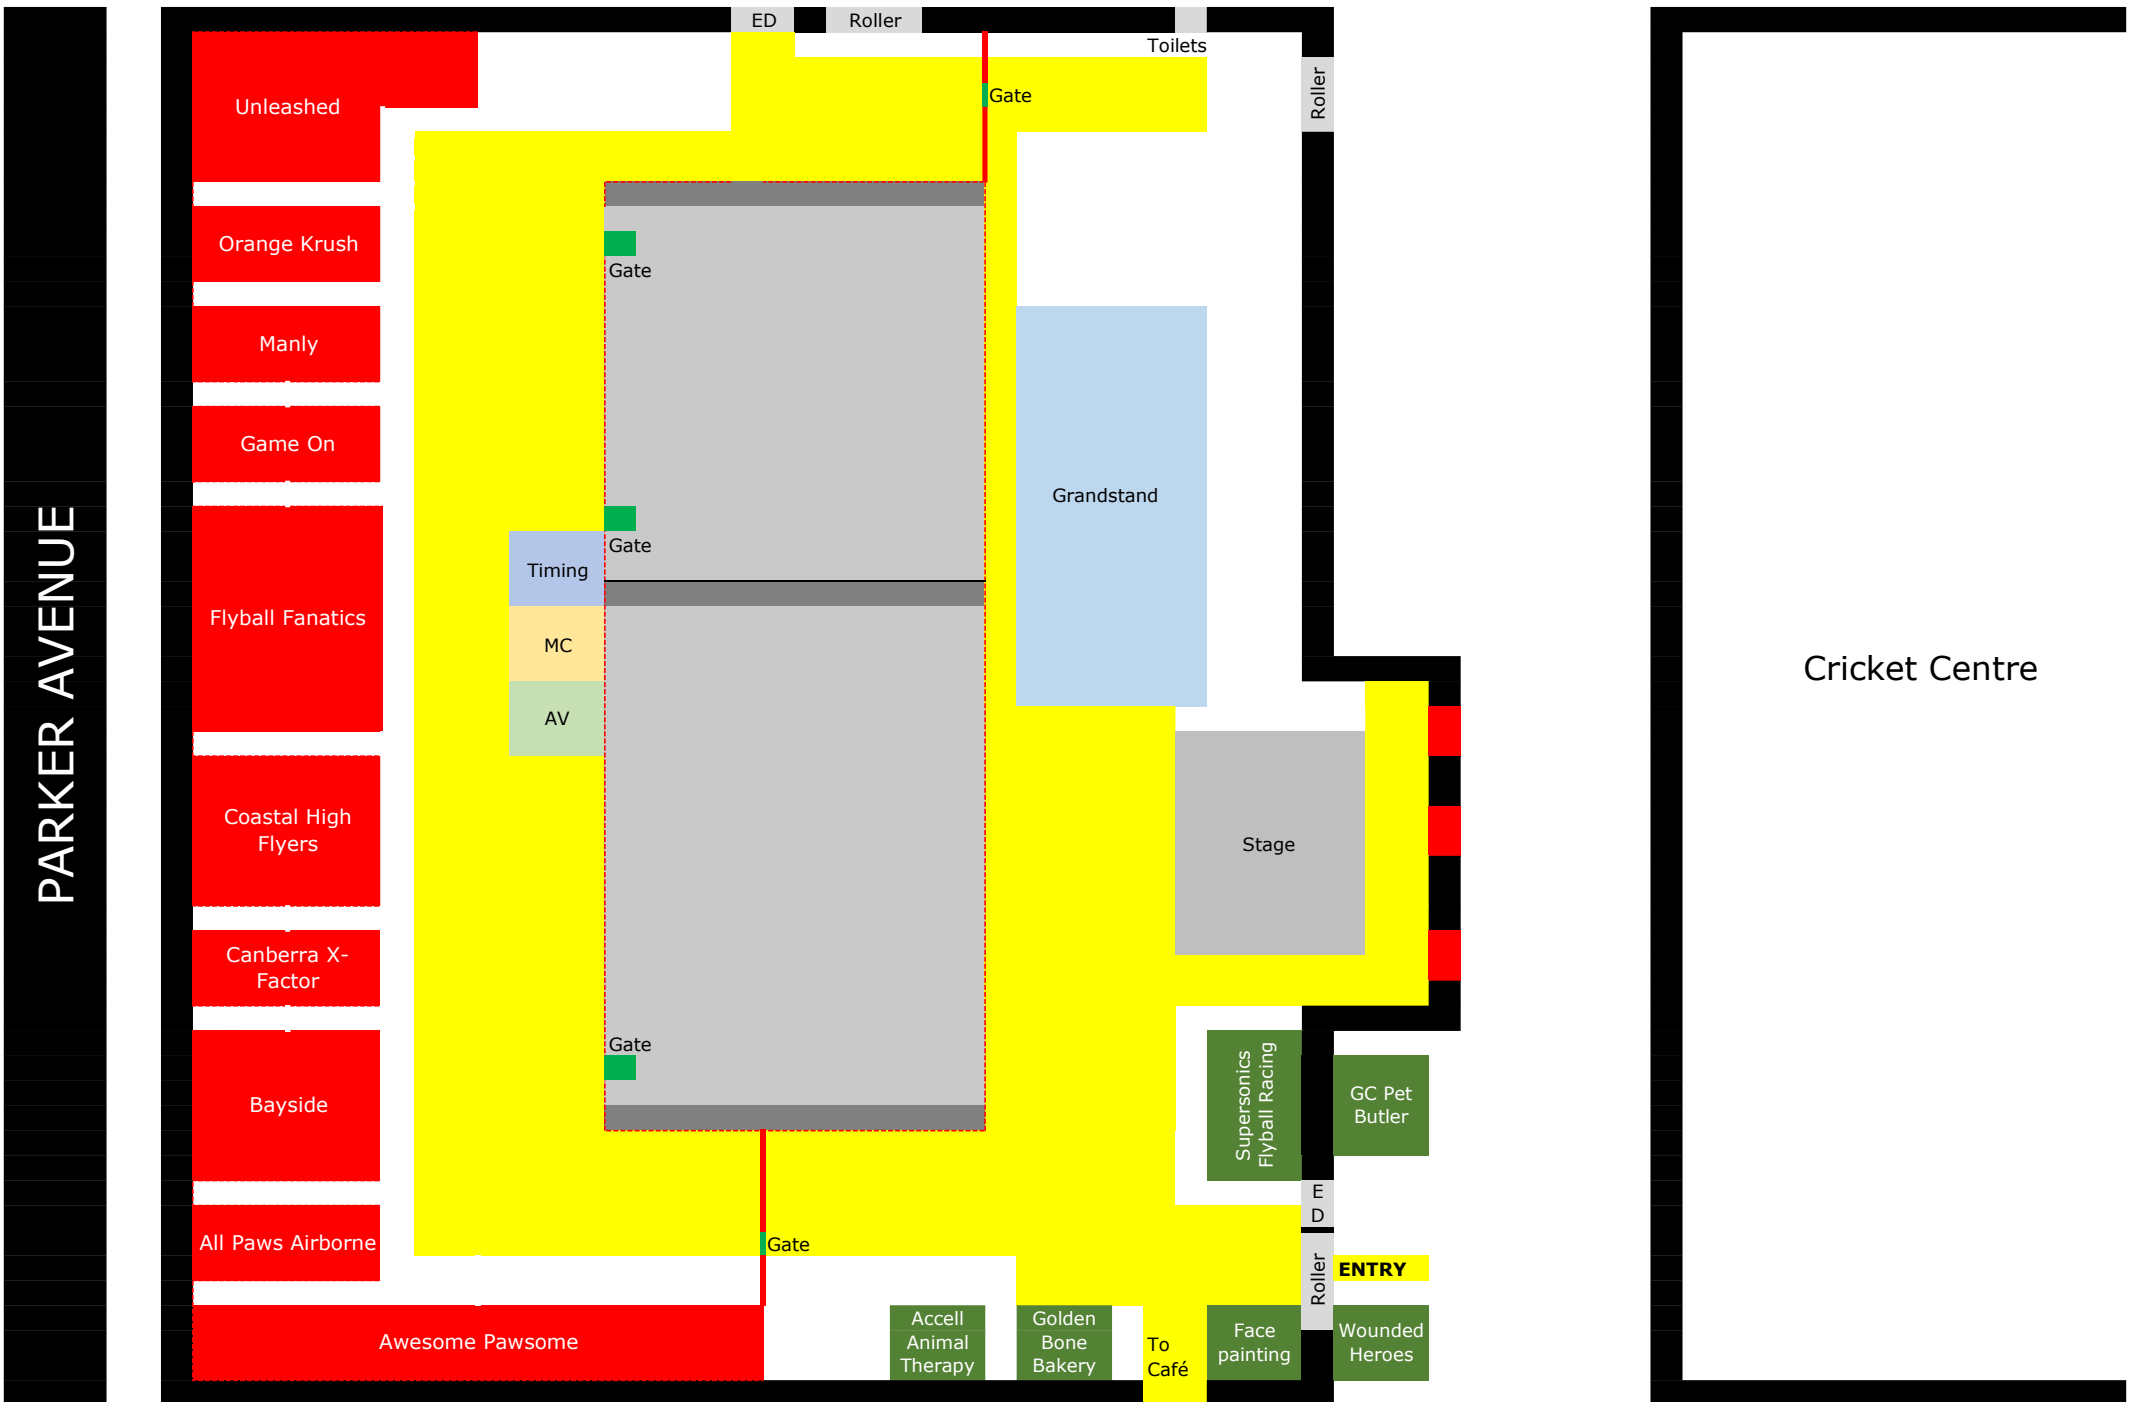

Event Centre Map and Team Allocations - Saturday

Note: Each team has been allocated the equivalent of 2 x 3x3m gazebo space